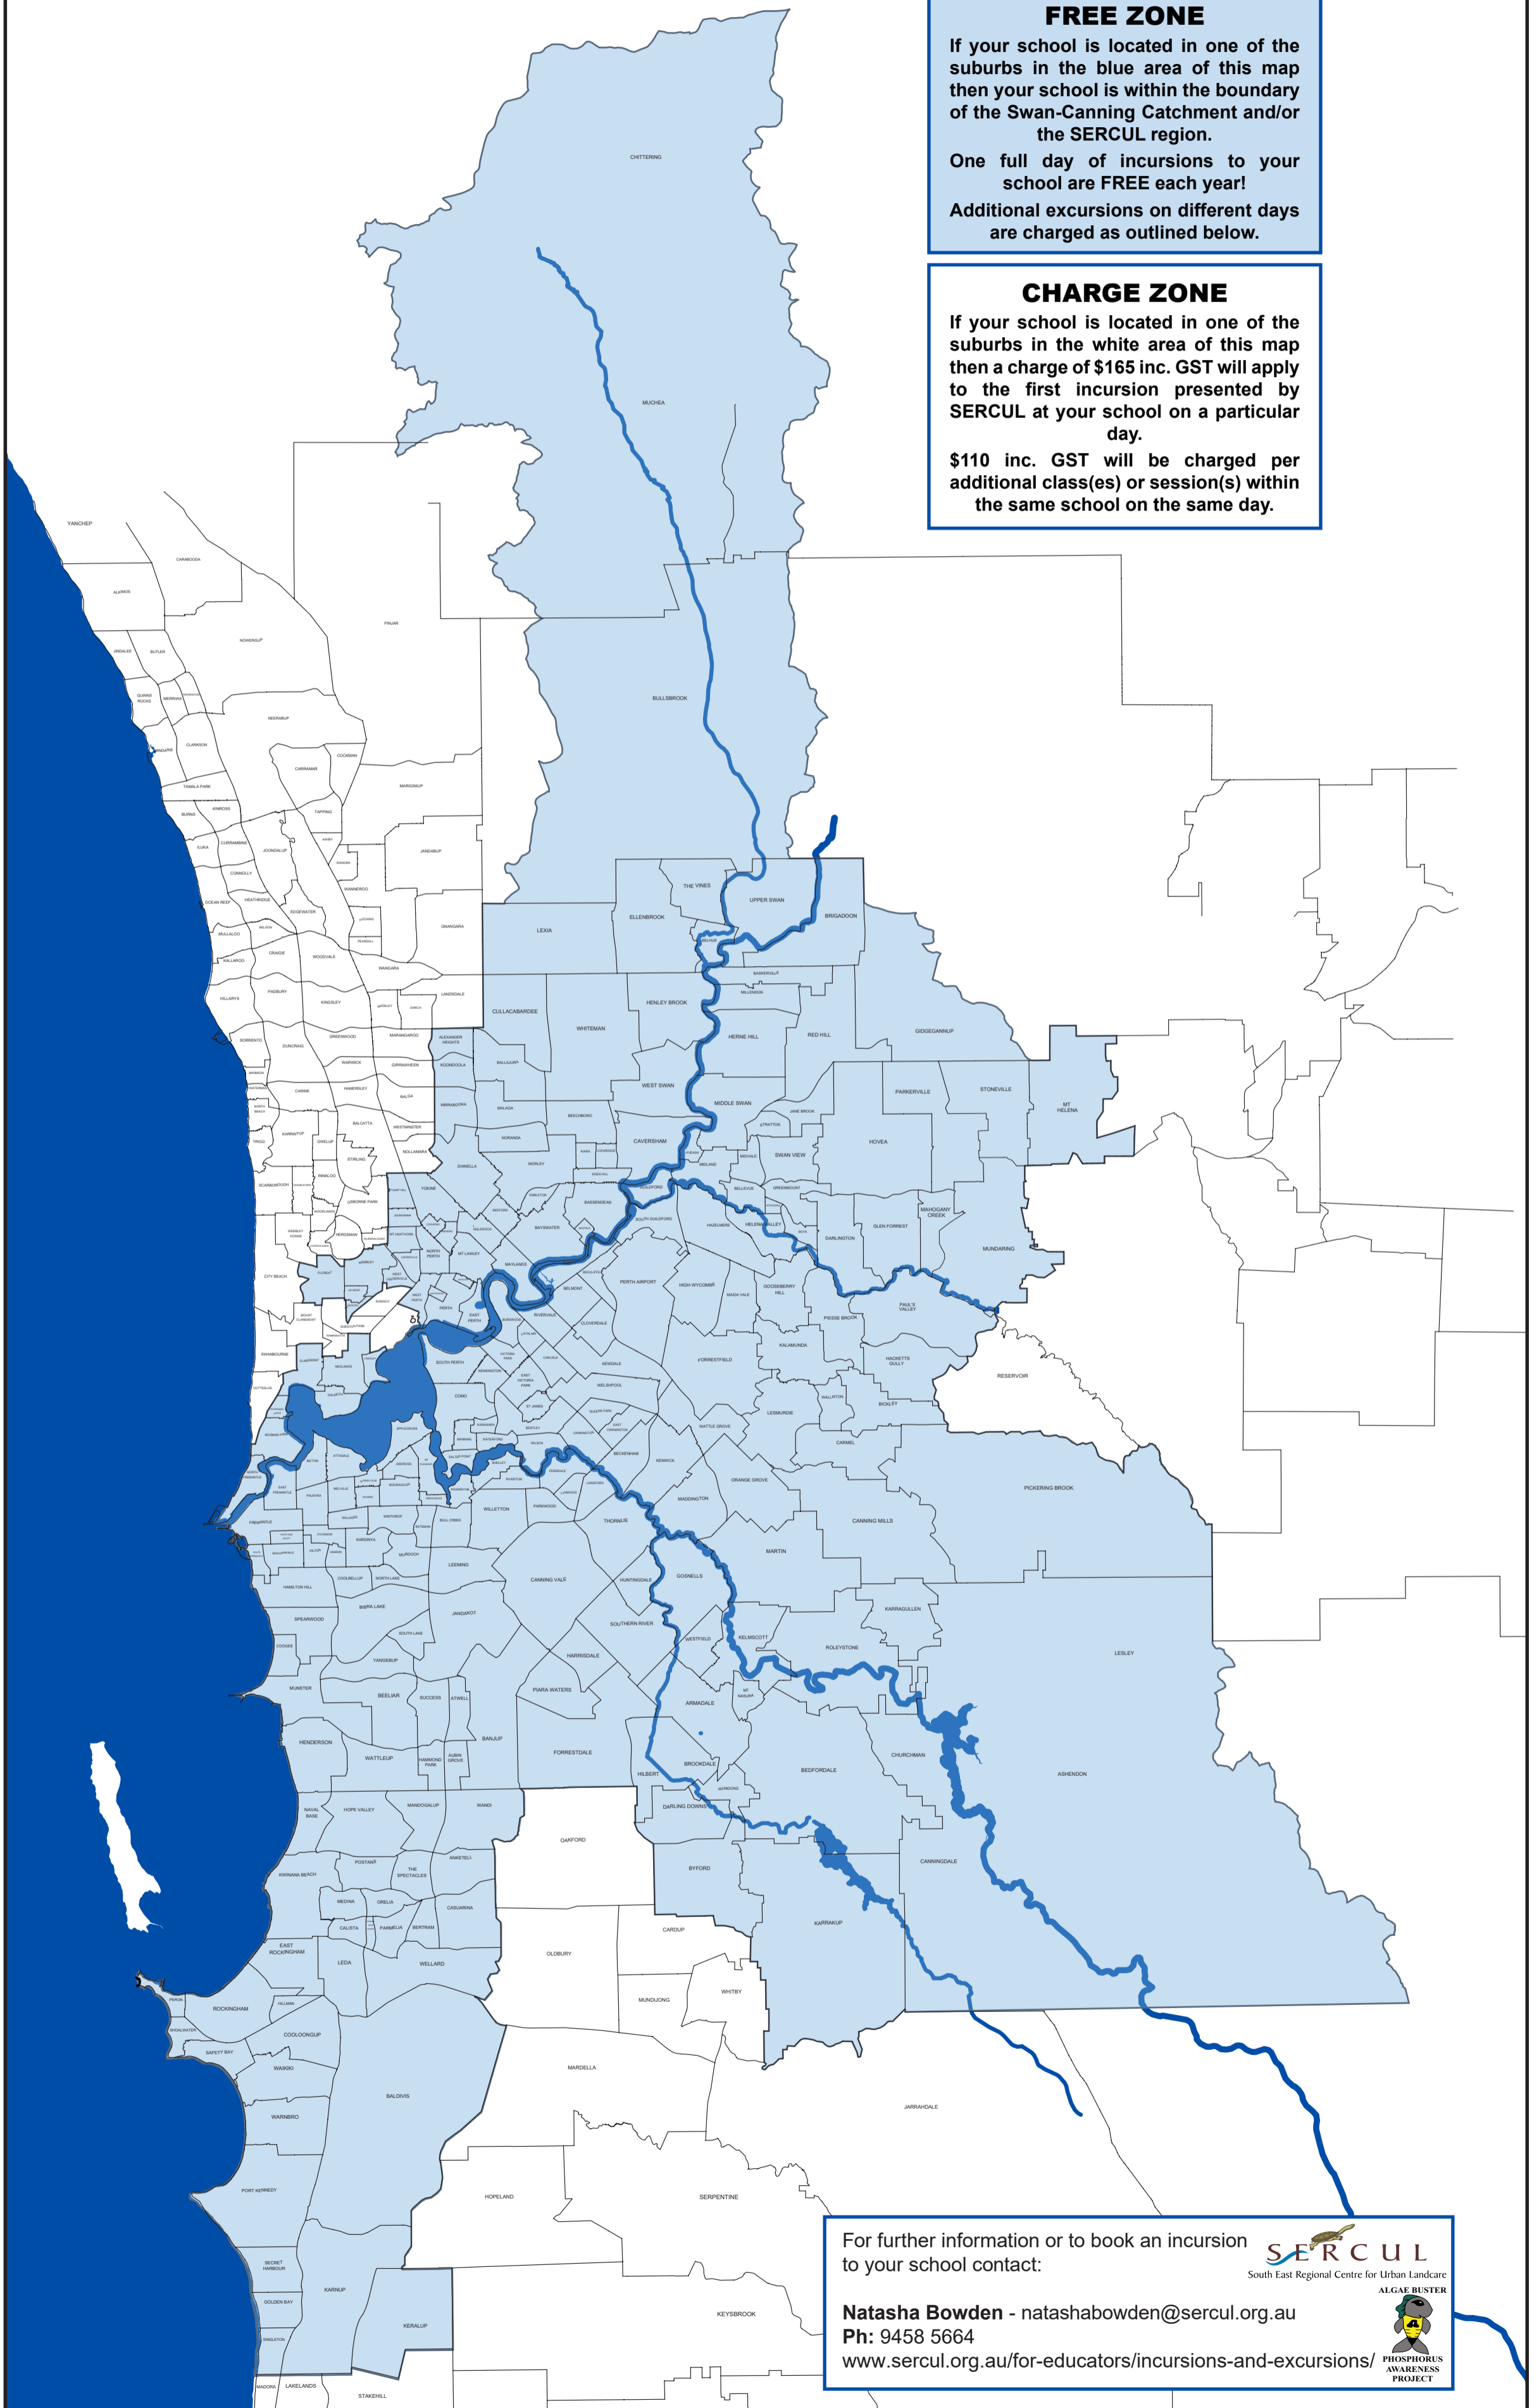

South East Regional Centre for Urban Landcare and Phosphorus Awareness Project

School Incursion Charge Map

FREE ZONE

If your school is located in one of the suburbs in the blue area of this map then your school is within the boundary of the Swan-Canning Catchment and/or the SERCUL region.

One full day of incursions to your school are FREE each year!

Additional excursions on different days are charged as outlined below.

CHARGE ZONE

If your school is located in one of the suburbs in the white area of this map then a charge of $165 inc. GST will apply to the first incursion presented by SERCUL at your school on a particular day.

$110 inc. GST will be charged per additional class(es) or session(s) within the same school on the same day.

For further information or to book an incursion to your school contact:

Natasha Bowden - natashabowden@sercul.org.au
Ph: 9458 5664

www.sercul.org.au/for-educators/incursions-and-excursions/

SERCUL
South East Regional Centre for Urban Landcare