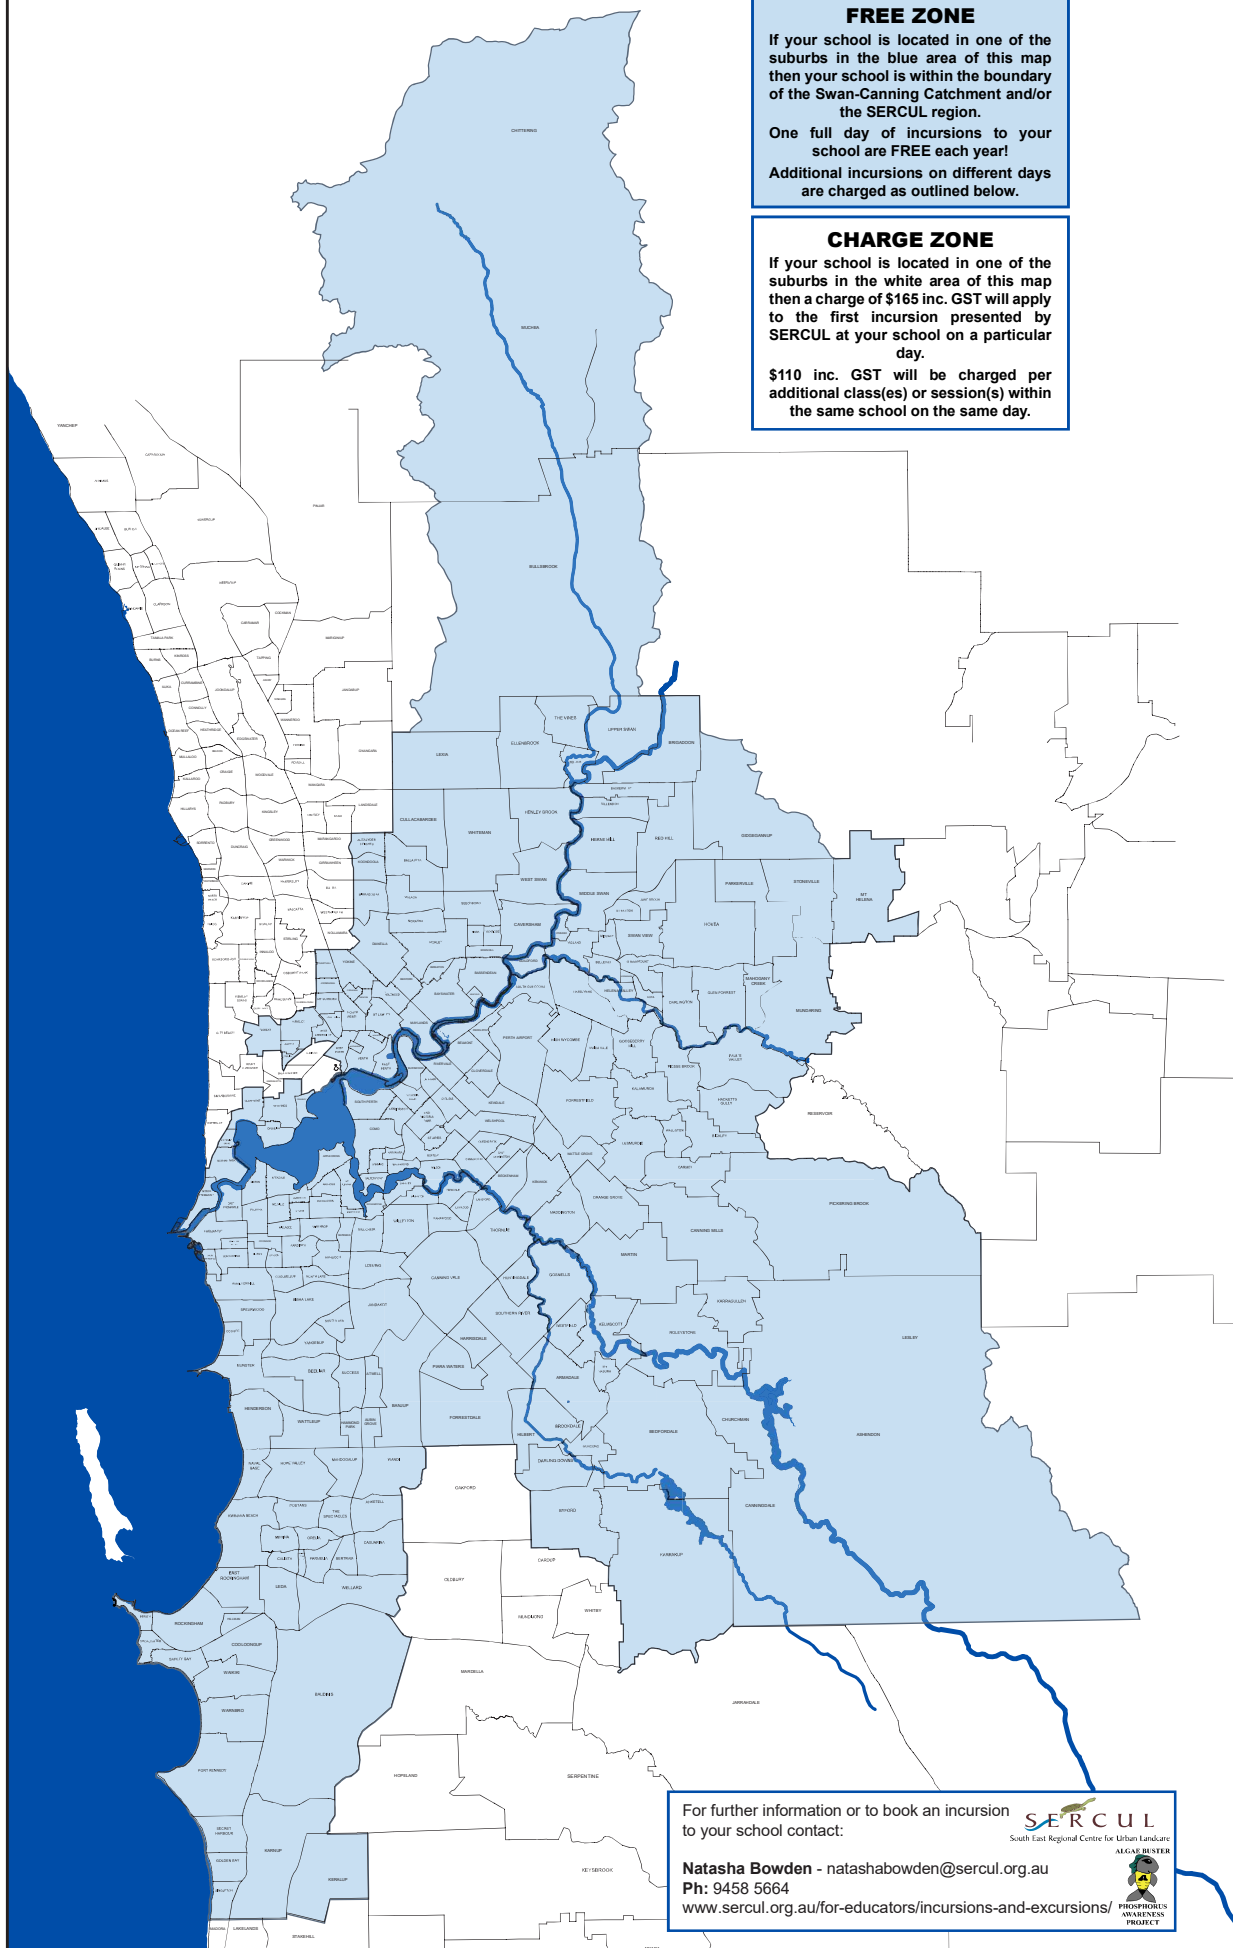

South East Regional Centre for Urban Landcare and Phosphorus Awareness Project

School Incursion Charge Map

FREE ZONE

If your school is located in one of the suburbs in the blue area of this map then your school is within the boundary of the Swan-Canning Catchment and/or the SERCUL region.

One full day of incursions to your school are FREE each year!

Additional incursions on different days are charged as outlined below.

CHARGE ZONE

If your school is located in one of the suburbs in the white area of this map then a charge of $165 inc. GST will apply to the first incursion presented by SERCUL at your school on a particular day.

$110 inc. GST will be charged per additional class(es) or session(s) within the same school on the same day.

For further information or to book an incursion to your school contact:

Natasha Bowden - natashabowden@sercul.org.au
Ph: 9458 5664

www.sercul.org.au/for-educators/incursions-and-excursions/

SERCUL
South East Regional Centre for Urban Landcare
ALICE BOWEN